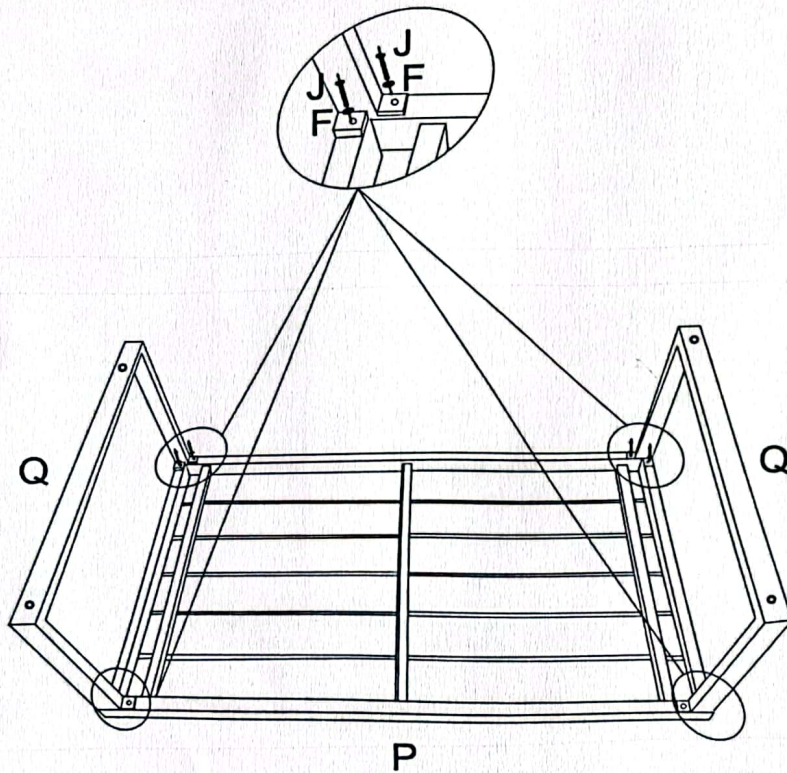

## Assembly Step for 3-Seat Sofa

A		Armrest (Right)	1	E		Bolts M6*35mm	12
B		Armrest (Left)	1	F		Washer	24
G		3-Seat Back	2	i		Nut	4
H		3-Seat	2	J		Bolts M6*20mm	4
O		3-Seat Leg	1	K		Allen Key	1
L		Bolts M6*50mm	4	M		Seat Cushion	3
				N		Back Cushion	3

1.

2.

3.

4.

## Assembly Step for Table

P		Table Top	1	F		Washer	8
Q		Table Leg	2	K		Allen Key	1
J		Bolts M6*20mm	8				

1.

2.